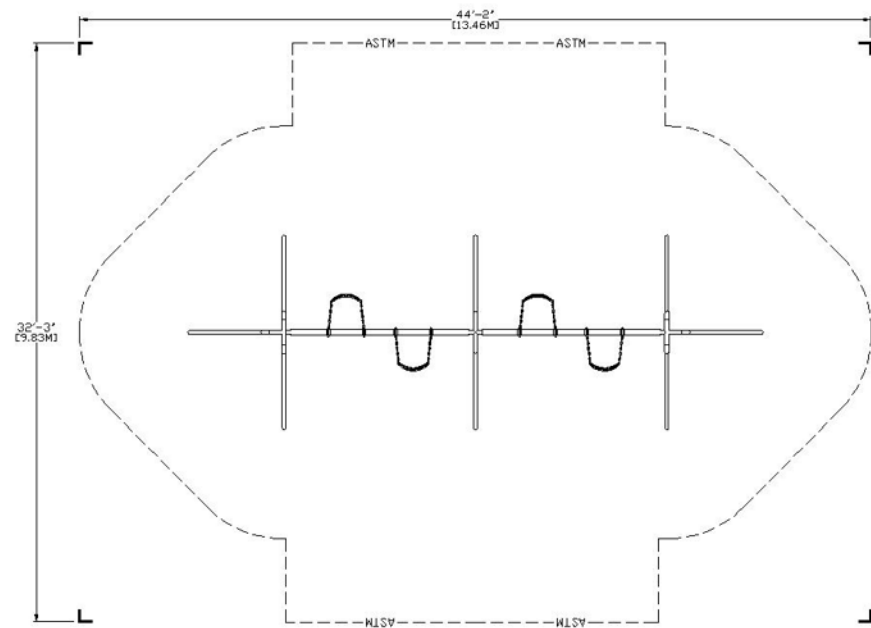

SWING-H8-4

2011 Catalog

Design Number: SWING-H8-4
Site Activities playscape layout per ASTM F1487-07 / CPSC #325

Weight:543 lbs (246 kg)	Age Group:2-12 Years
Length:10'-00" (3,05 m)	Use Zone L:32'-00" (9,75 m)
Width:32'-00" (9,75 m)	Use Zone W:45'-00" (13,72 m)
Height:8'-00" (2,44 m)	Number of Users:4
Installation Time:6 Hours	Number of Play Events:1