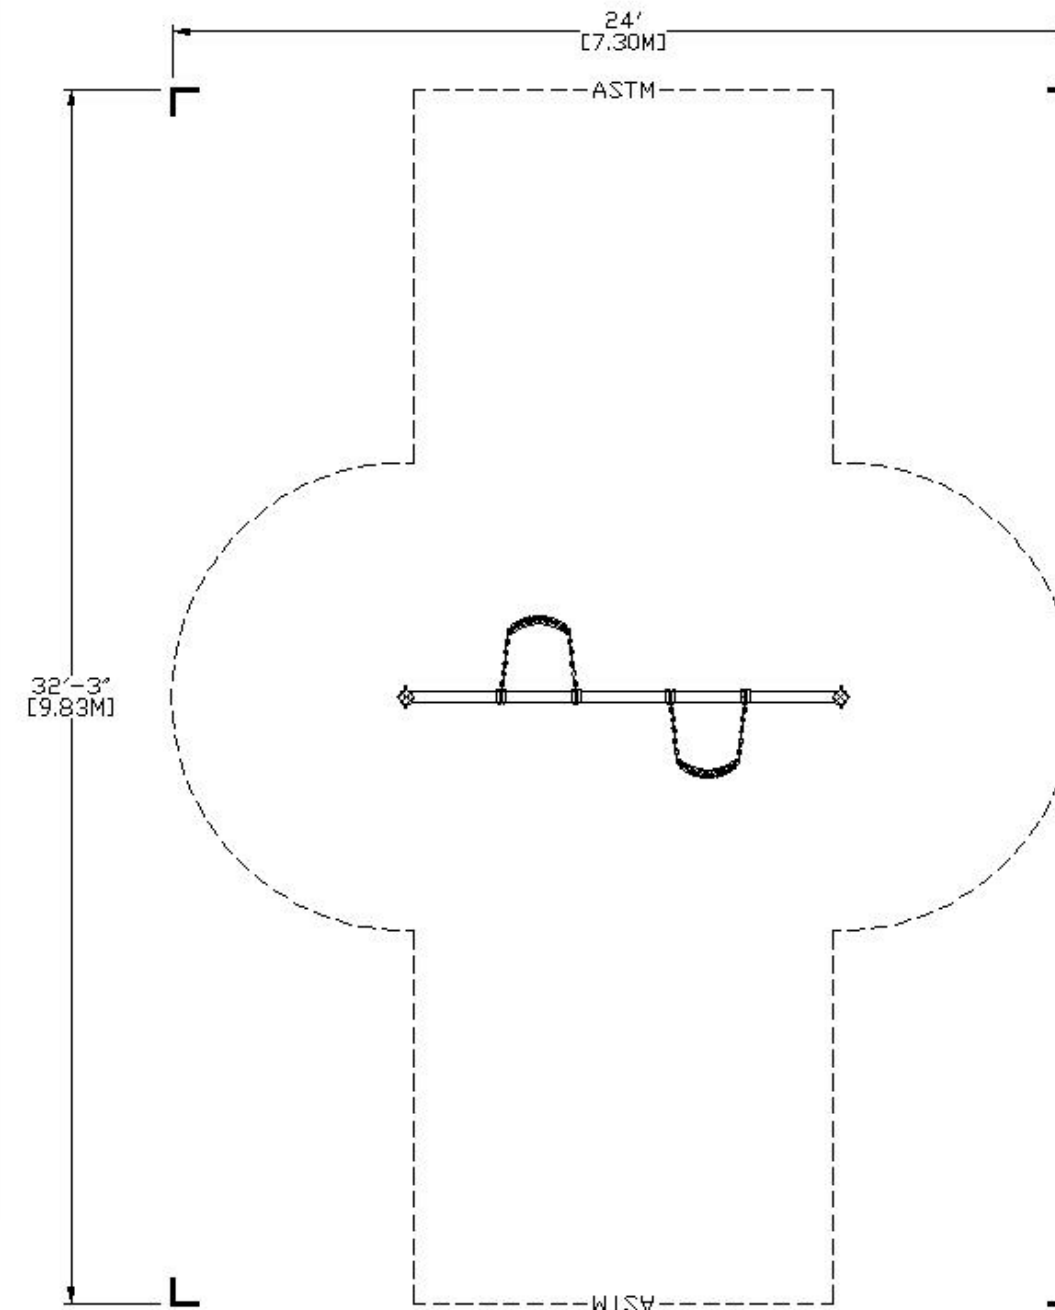

SWING-SP8

2011 Catalog

Design Number: **SWING-SP8**
 Site Activities playscape layout per ASTM F1487-07 / CPSC #325

Weight:286 lbs (130 kg)	Age Group:5-12 Years
Length:12'-00" (4,27 m)	Use Zone L:24'-00" (7,32 m)
Width:0'-05" (0,13 m)	Use Zone W:32'-05" (9,75 m)
Height:8'-00" (2,44 m)	Number of Users:2
Installation Time: ...2.5 Hours	Number of Play Events:2